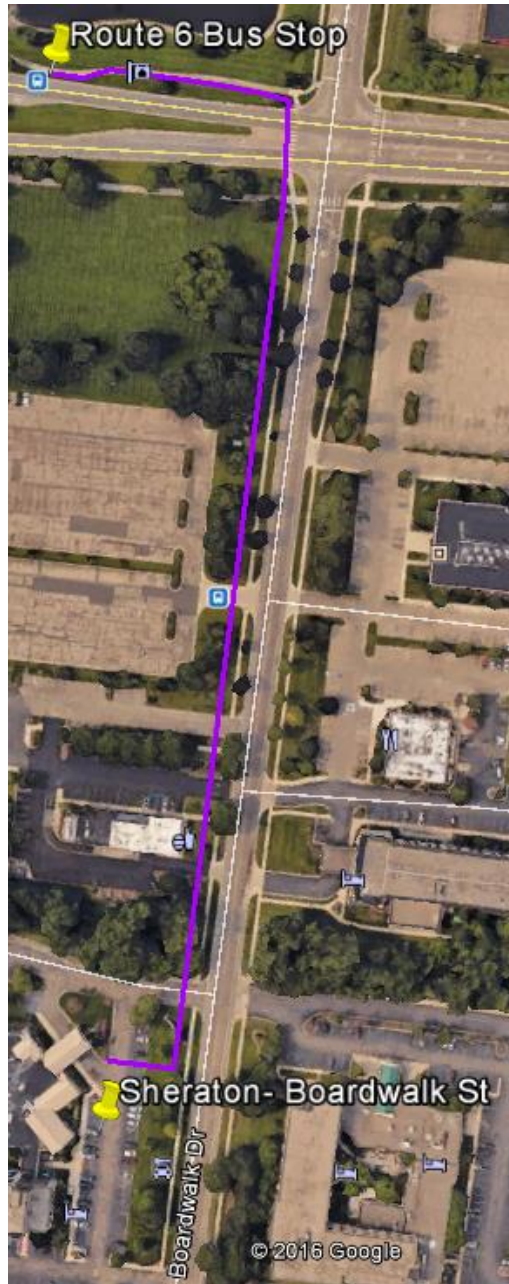

Boardwalk St. Area to Yost Ice Arena
Take Route 6 to Blake Transit Center(BTC)
Saturdays
Route 6 A, B or C

Route	(559) S- Eisenhower west of Boarwalk	(572) E- State north of McKinley
	9:25 AM	9:33 AM
	10:25 AM	10:33 AM
	11:25 AM	11:33 AM
	12:25 PM	12:33 PM
	12:55 PM	1:03 PM
	1:25 PM	1:33 PM
	1:55 PM	2:03 PM
	2:25 PM	2:33 PM
	2:55 PM	3:03 PM
	3:25 PM	3:33 PM
	3:55 PM	4:03 PM
	4:25 PM	4:33 PM
	4:55 PM	5:03 PM
	5:25 PM	5:33 PM
	5:55 PM	6:03 PM
	6:25 PM	6:33 PM
	6:55 PM	7:03 PM
	7:25 PM	7:33 PM
	8:25 PM	8:33 PM
	9:25 PM	9:33 PM
	10:25 PM	10:33 PM

Boardwalk St. Area to Yost Ice Arena
Take Route 6 to Blake Transit Center(BTC)
Sundays
Route 6 A, B or C

Route	(559) S- Eisenhower west of Boarwalk	(572) E- State north of McKinley
	8:55 AM	9:03 AM
	9:55 AM	10:03 AM
	10:55 AM	11:03 AM
	11:55 AM	12:03 PM
	12:55 PM	1:03 PM
	1:55 PM	2:03 PM
	2:55 PM	3:03 PM
	3:55 PM	4:03 PM
	4:55 PM	5:03 PM
	5:55 PM	6:03 PM
	6:55 PM	7:03 PM